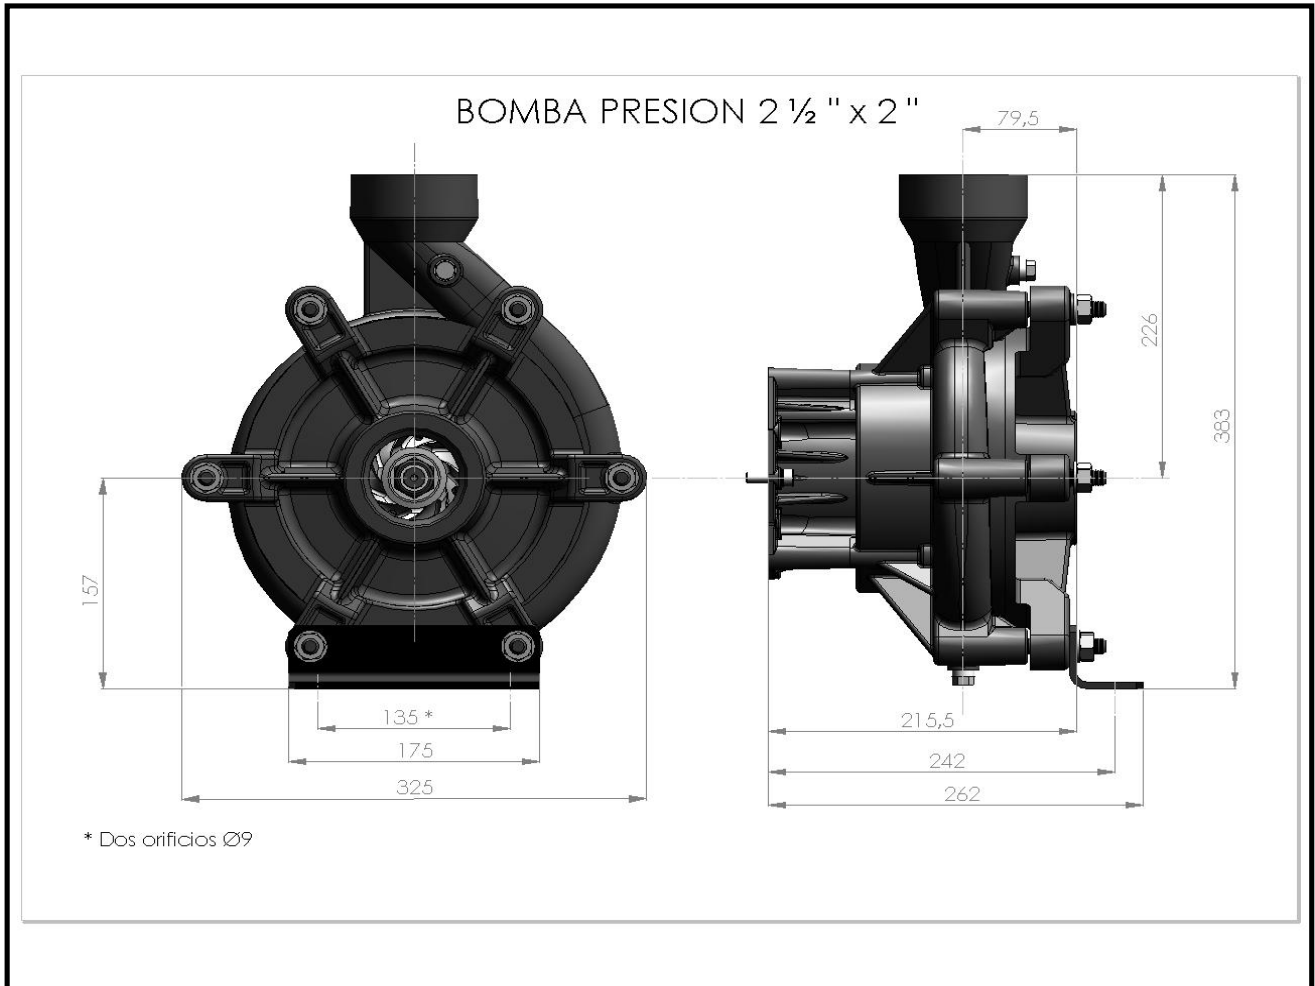

BOMBAS ABAMOTOR PUMPS

2½" x 2"

Bomba presión 2½" x 2" / Pressure pump 2½" x 2" / Pression pompe 2½" x 2"

Peso:	26 Kg
Weight:	
Poids:	

ABAMOTOR