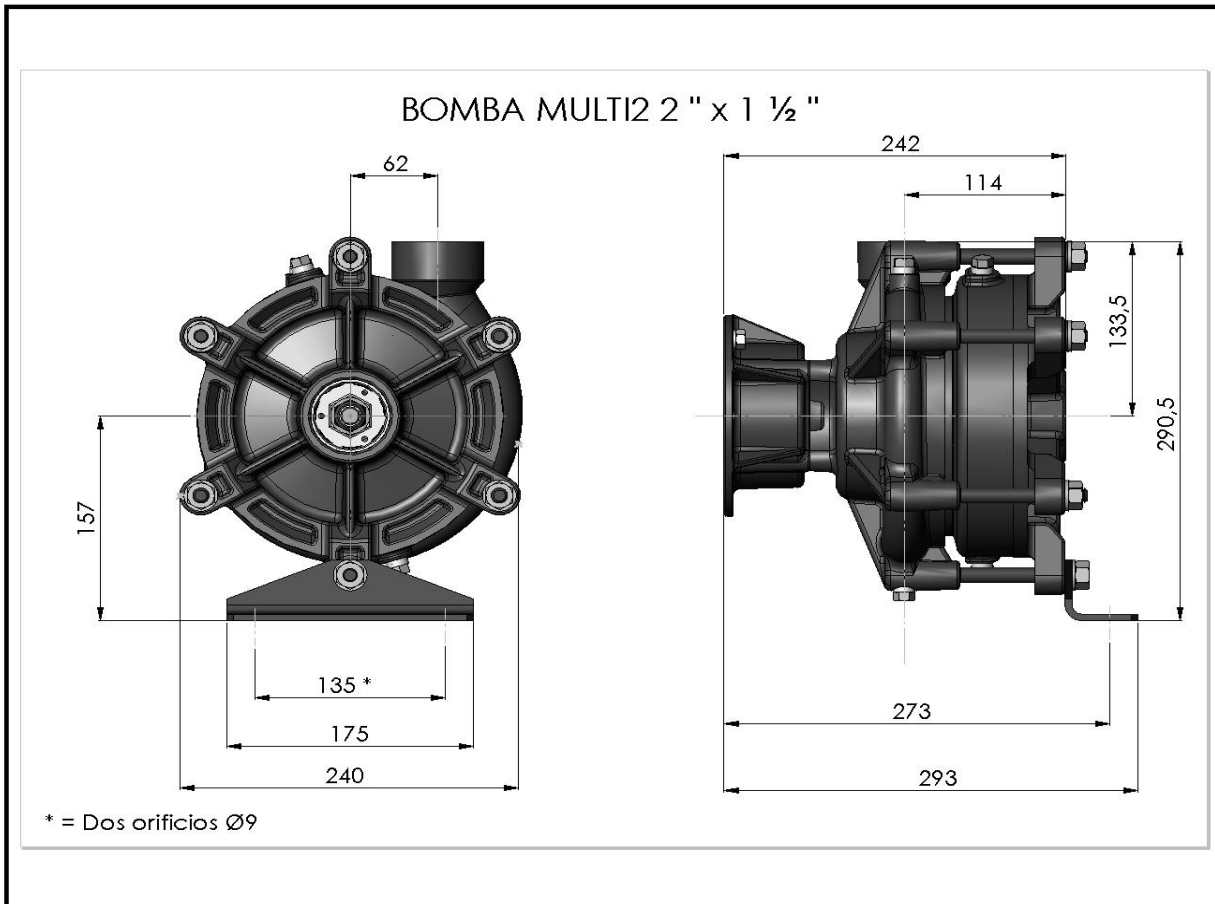

BOMBAS ABAMOTOR PUMPS

2" x 1½" multi 2

Bomba multi2 2" x 1½" / Multi2 pump 2" x 1½" / Pompe multi2 2" x 1½"

Peso:	21 Kg
Weight:	
Poids:	

ABAMOTOR