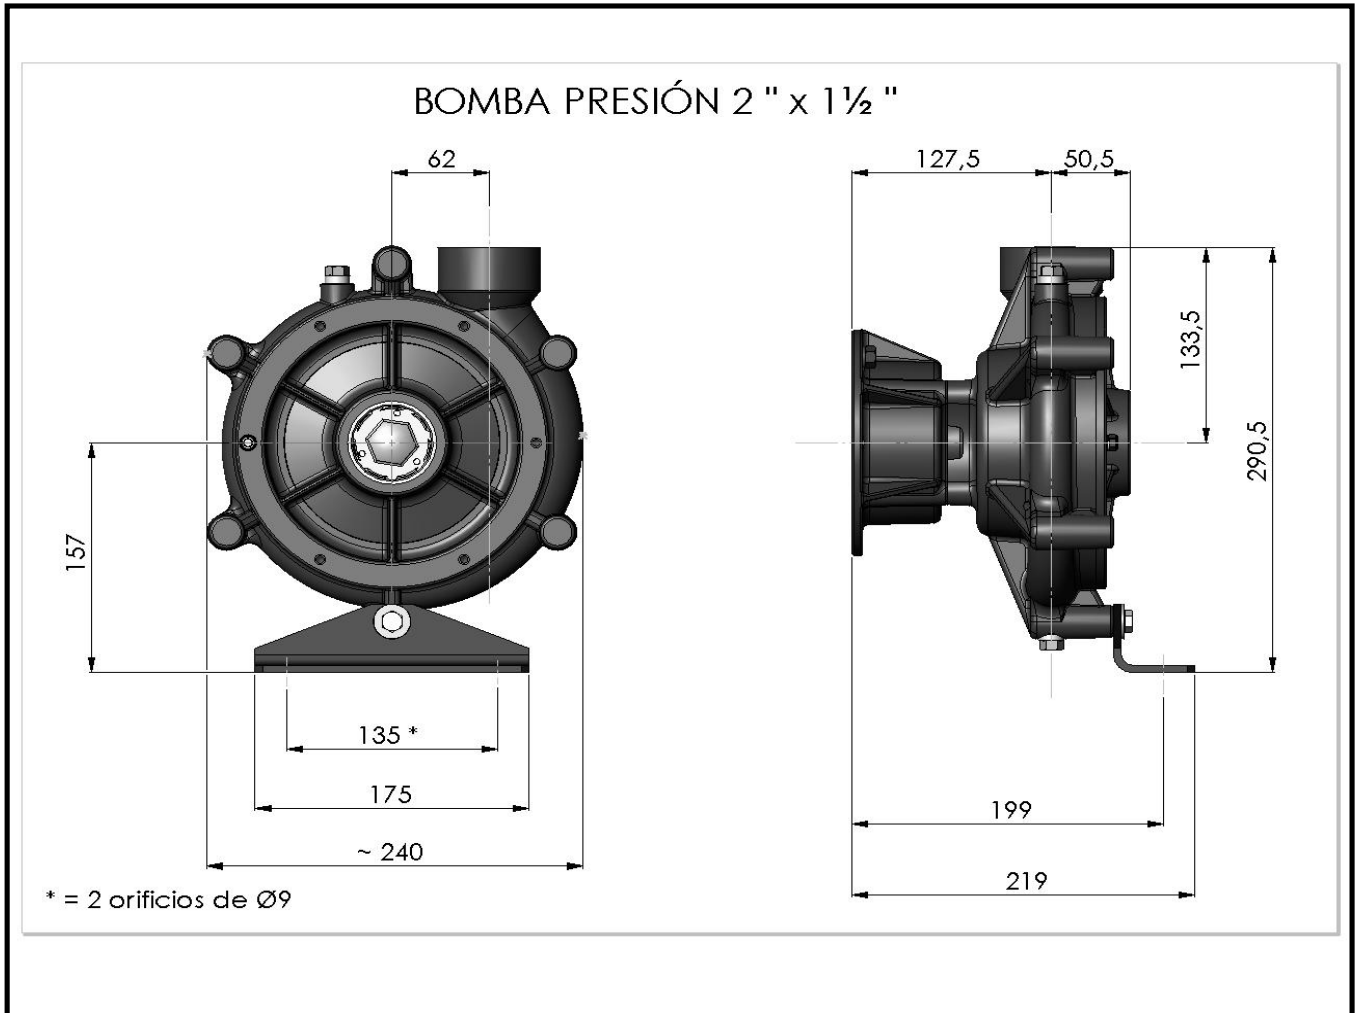

BOMBAS ABAMOTOR PUMPS

2" x 1½"

Bomba presión 2" x 1½" / Pressure pump 2" x 1½" / Pompe Pression 2" x 1½"

Peso:	11 Kg
Weight:	
Poids:	

ABAMOTOR